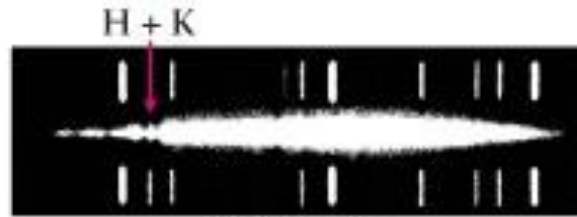

Hubble's tuning fork diagram

GALAXIES in

Virgo

REDSHIFTS

1200 km/s

Ursa Major

15,000 km/s

Corona Borealis