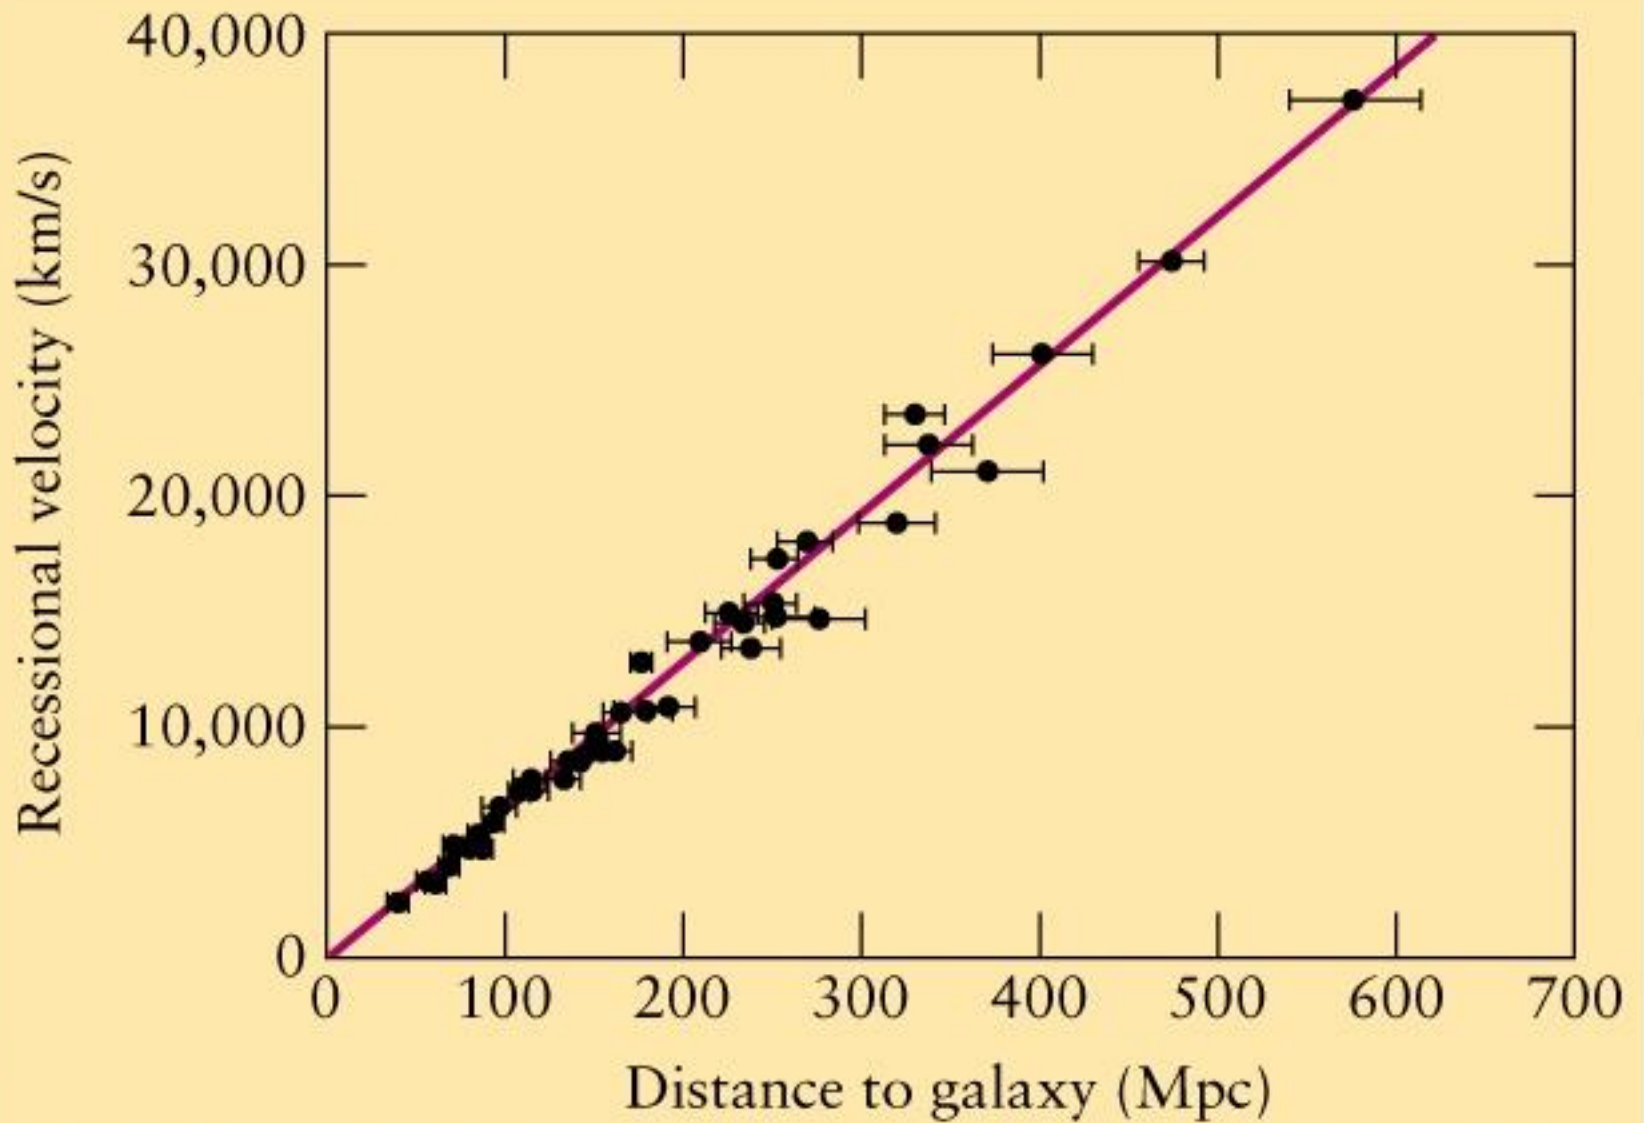

Hubble's tuning fork diagram

GALAXIES in

Virgo

REDSHIFTS

1200 km/s

Ursa Major

15,000 km/s

Corona Borealis

22,000 km/s

Boötes

39,000 km/s

Hydra

61,000 km/s

(a) Five galaxies spaced 100 Mpc apart

(b) The expansion of the universe spreads the galaxies apart