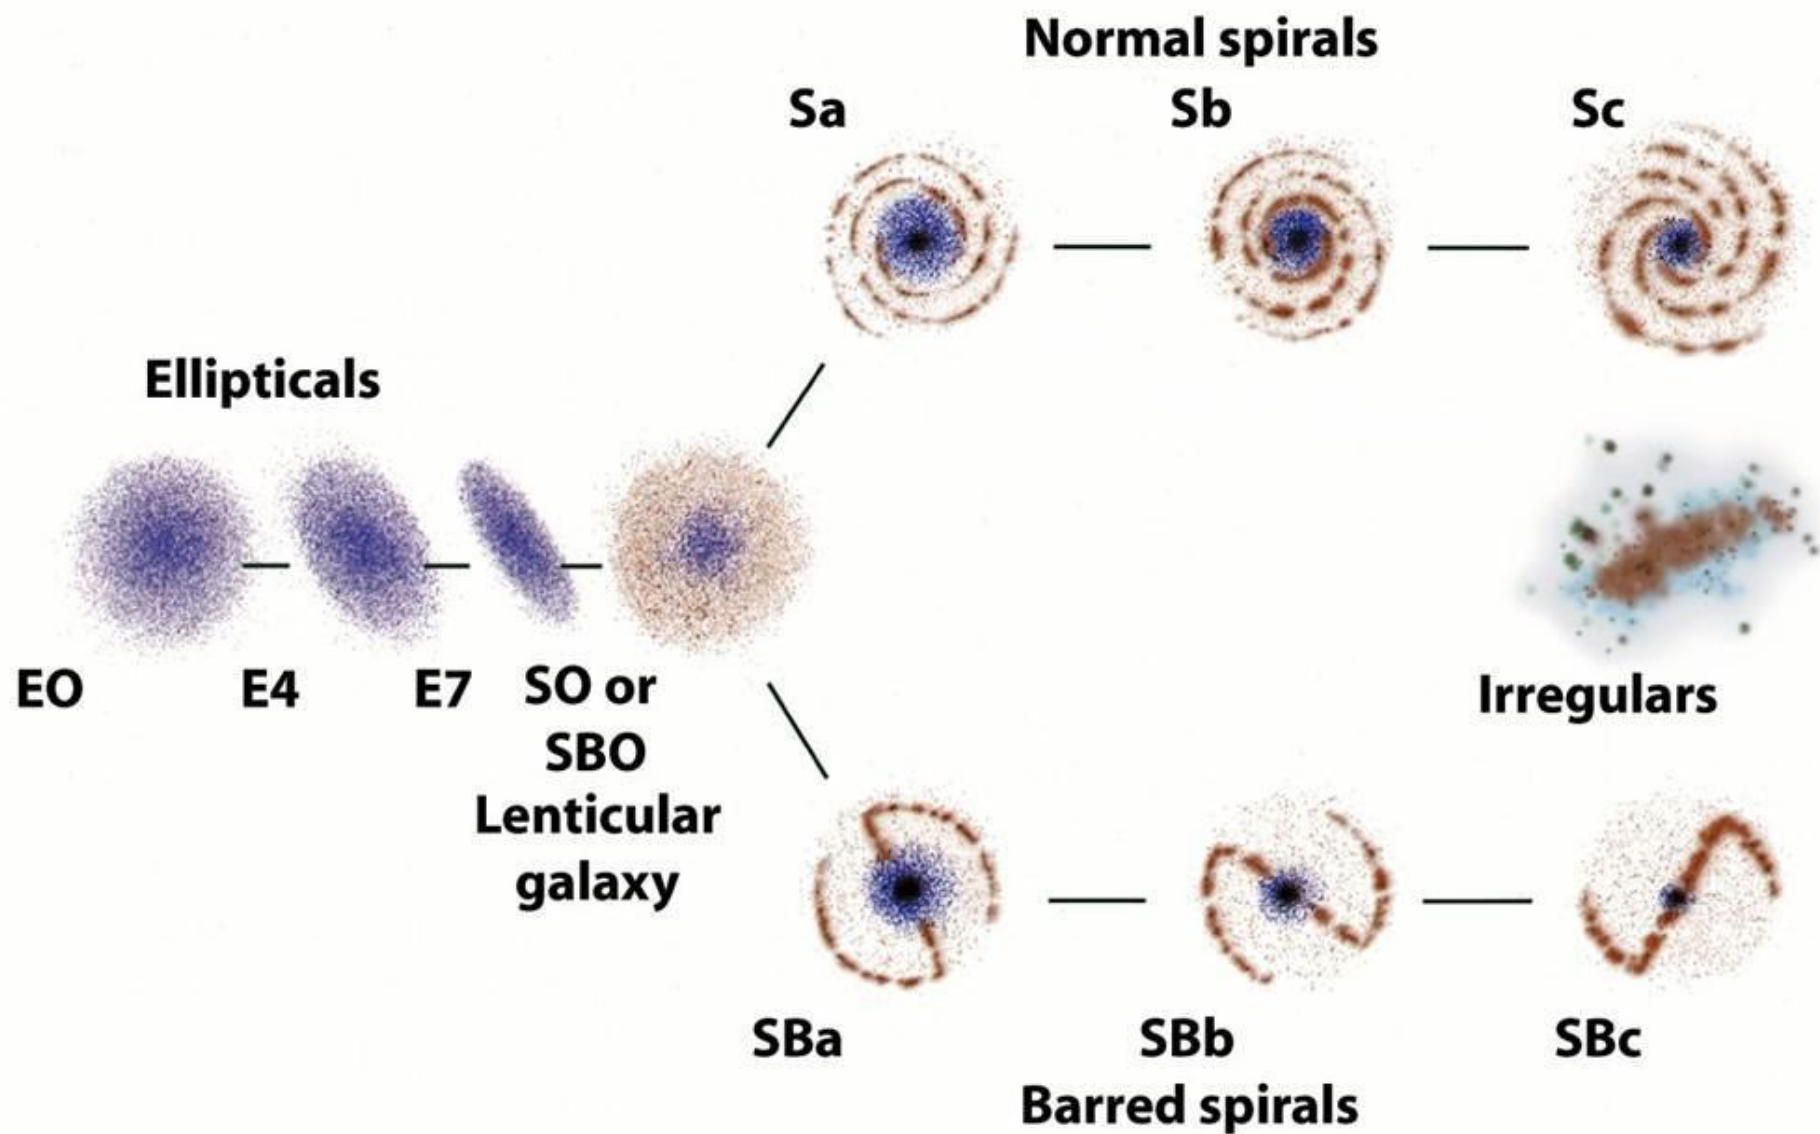

Hubble's tuning fork diagram

GALAXIES in

Virgo

REDSHIFTS

1200 km/s

Ursa Major

15,000 km/s

Corona Borealis

22,000 km/s

Boötes

39,000 km/s

Hydra

61,000 km/s

(a) Five galaxies spaced 100 Mpc apart

(b) The expansion of the universe spreads the galaxies apart