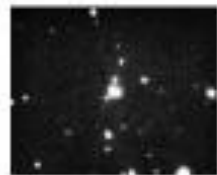

GALAXIES in

REDSHIFTS

Hydra